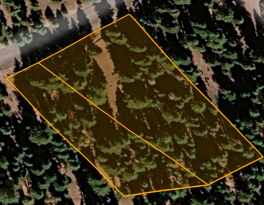

Modoc Properties

Aerial Parcel View of 1.29 Acres

Google Earth

Image © 2026 Airbus

600 ft