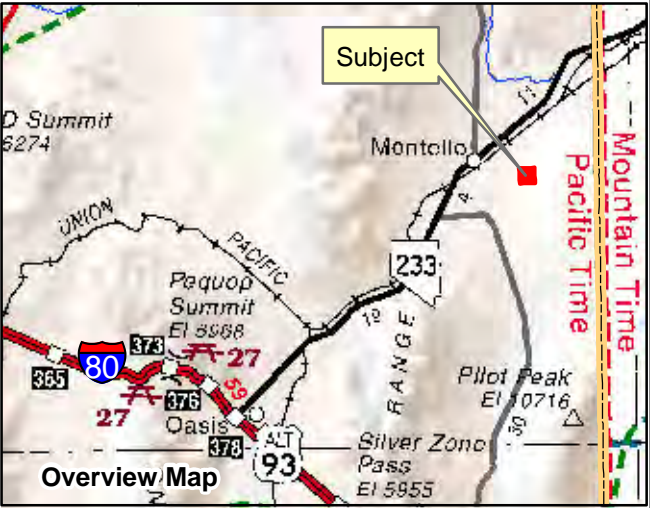

010-58N
Gamble District
Section 23 Township 39N Range 69E
of the Mount Diablo Meridian, Nevada

Legend

- Subject Parcel
- Parcel
- Lot
- Public Land
- Railroad
- Section
- Township/Range

Reference Documents:

This map does NOT represent a survey. It is compiled from official records, including surveys and deeds. Recorded documents should be used for detailed legal information. Unless approved by Elko County Assessor, other uses are forbidden.