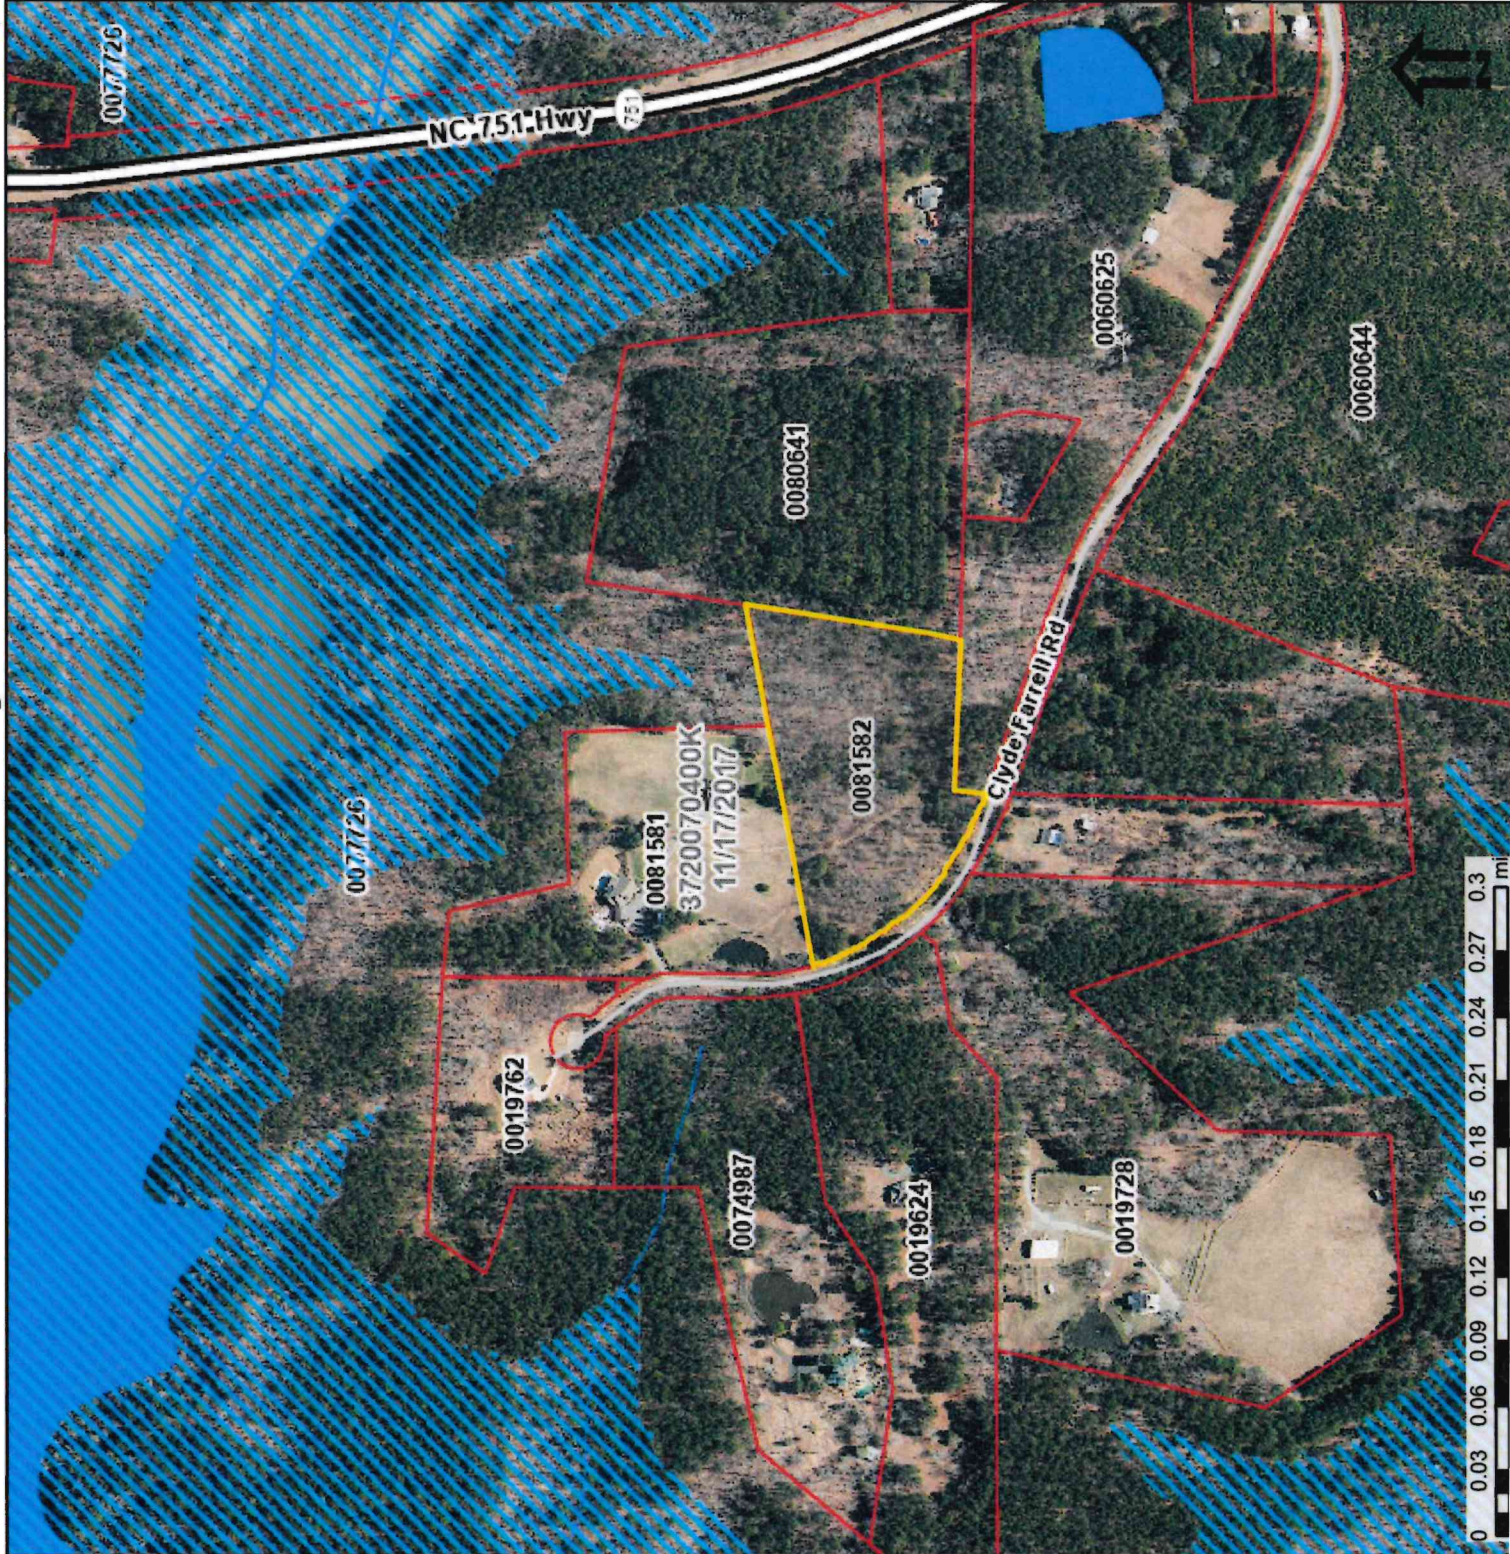

81582 HYDRO

Hydro Map

Service Layer Credits:
 Watershed Protection: Chatham County GIS, Chatham County Watershed Protection Hydrology: Chatham County,