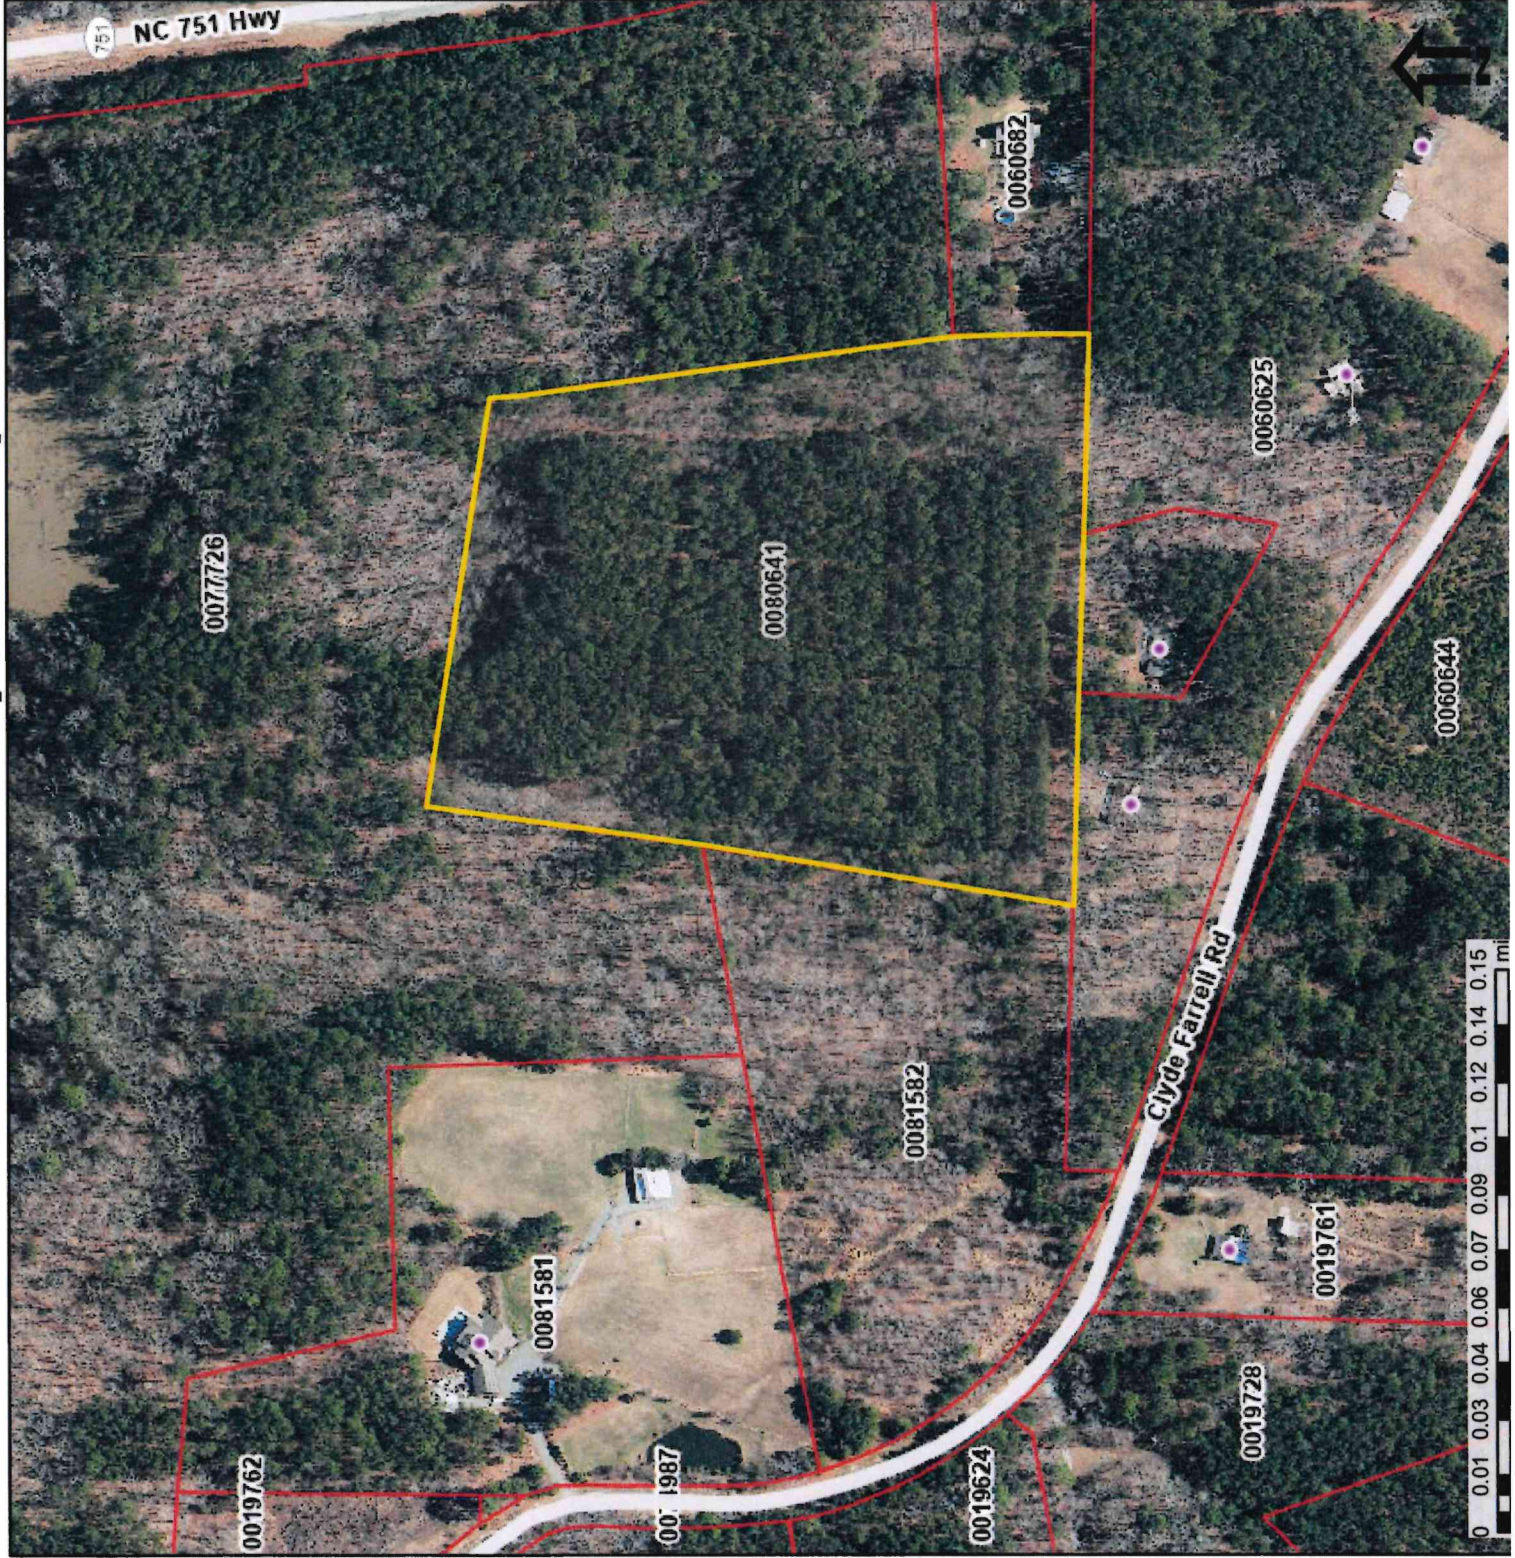

# Chatham County web Map

RoadCenterlines\_4K

Address Points

Parcels

Chatham\_2025.sid

RGB

Red: Band\_1

Green: Band\_2

Blue: Band\_3

Service Layer  
 Credits: Chatham  
 2025AerialPhotogr  
 Parcels Pop-Up:  
 Road Labels:  
 Esri., Inc., City of  
 Naperville, Illinois  
 Land Reference:  
 Chatham County,  
 Chatham County

# Chatham County web map

**RoadCenterlines\_36K**

**Road Class**

- Highway
- Minor Arterial
- Collector

**Chatham\_2025.sid**

**RGB**

- Red: Band\_1
- Green: Band\_2
- Blue: Band\_3

Service Layer  
 Credits: Chatham  
 2025AerialPhotogr  
 Parcels Pop-Up:  
 Road Labels:  
 Esri., Inc., City of  
 Naperville, Illinois